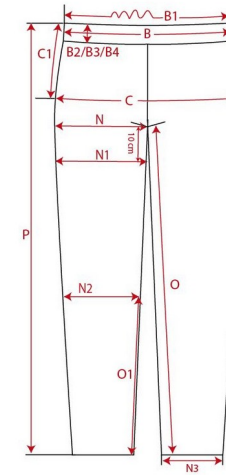

Fertigmaße in cm für Größe measurements in cm for size	CODE	TOLERANCE (+/-)	XS	IS	S	IS	M	IS	L	IS	XL	IS	XXL	IS	3XL	IS	4XL	IS	5XL	IS	6XL	IS	
1/2 waistband width	<b>B</b>	1			38.50		41.00		43.50		46.00		48.50										
1/2 hip width	<b>C</b>	1			48.50		51.00		53.50		56.00		58.50										
side length (incl. waistband)	<b>P</b>	1			46.00		48.00		50.00		52.00		54.00										
inseam length	<b>O</b>	1					22.00																